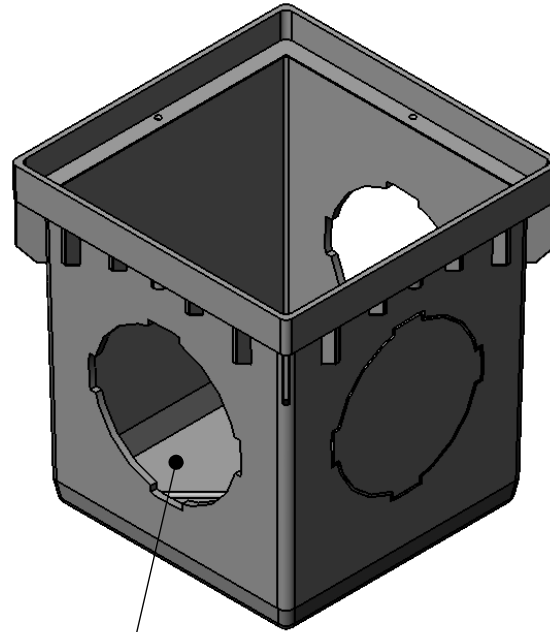

# SECTION A-A

Top View

Score Line  
3 Locations

Molded Opening  
2 Locations

Material: Polyethylene  
 Outlet: Up to 5, 3" & 4"  
 Uni. Adapter  
 Capacity: 4.6 Gallons  
 Color: Black

- Use with; FSD-UA-001, FSD-120-SF, FSD-124-SF, FSD-120-ST, FSD-UA-PLUG, FSD-120-A, FSD-124-A
- Universal Outlet Connects to; 3 & 4" S&D Pipe, S&D Hub, Corrugated, Triple Wall, and Sch 40

**FSD-120-CB-2**

**12" Catch Basin**

01Feb10