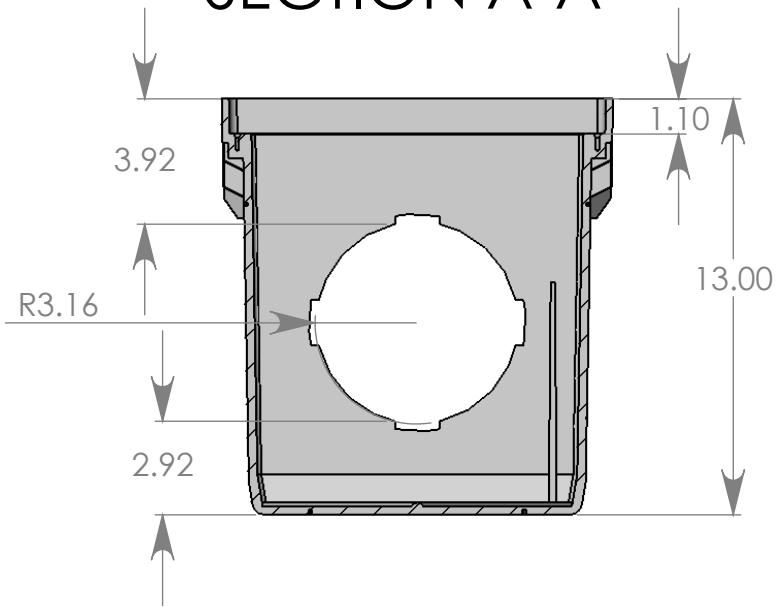

# SECTION A-A

Top View

Score Line  
3 Locations

Molded Opening  
2 Locations

Material: Polyethylene  
 Outlet: Up to 5, 3" & 4"  
 Uni. Adapter  
 Capacity: 4.6 Gallons  
 Color: Black

- Use with; FSD-UA-001, FSD-120-SF, FSD-124-SF, FSD-120-ST, FSD-UA-PLUG, FSD-120-A, FSD-124-A
- Universal Outlet Connects to; 3 & 4" S&D Pipe, S&D Hub, Corrugated, Triple Wall, and Sch 40

**FSD-120-CB-2**

**12" Catch Basin**

01Feb10