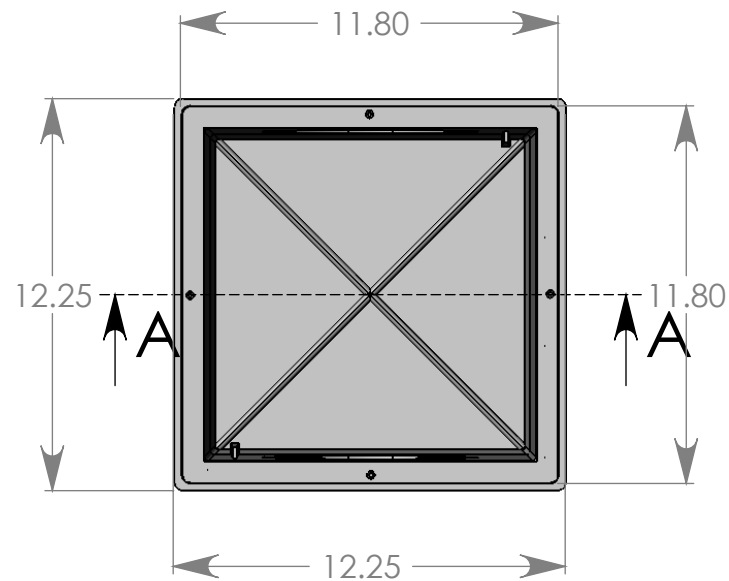

# SECTION A-A

Top View

Score Line  
3 Locations

Molded Opening  
2 Locations

Material: Polyethylene  
 Outlet: Up to 5, 3" & 4"  
 Uni. Adapter  
 Capacity: 4.6 Gallons  
 Color: Black

- Use with; FSD-UA-001, FSD-120-SF, FSD-124-SF, FSD-120-ST, FSD-UA-PLUG, FSD-120-A, FSD-124-A
- Universal Outlet Connects to; 3 & 4" S&D Pipe, S&D Hub, Corrugated, Triple Wall, and Sch 40

**FSD-120-CB-2**

**12" Catch Basin**

01Feb10