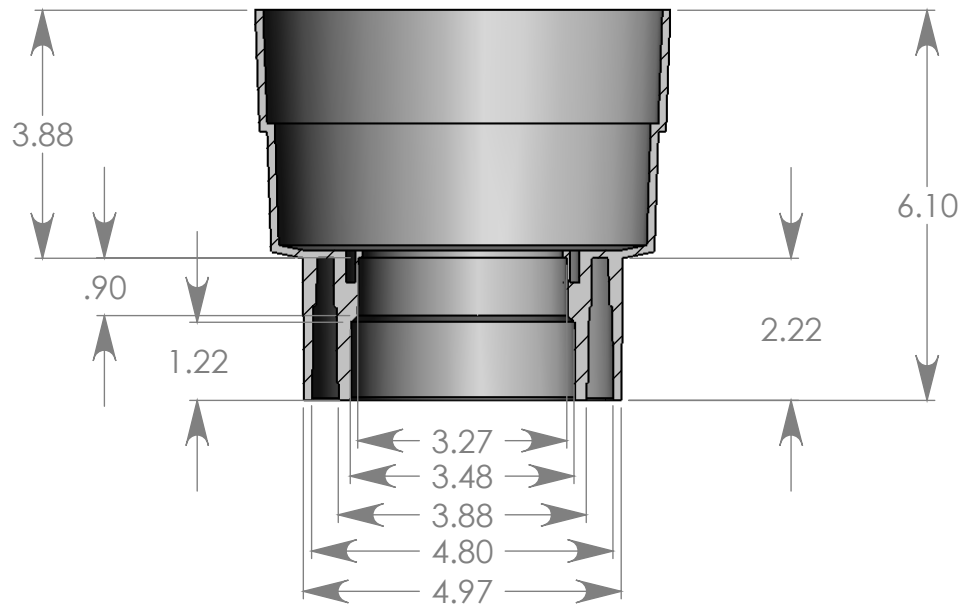

# SECTION A-A

Material: Polyethylene  
 Outlet: 3" & 4" Btm.  
 Capacity: 0.5 Gallons  
 Color: Black

- Use with; FSD-060-ST, FSD-064-A, FSD-060-R, FSD-064-R, FSD-080-R, FSD-084-R, FSD-090-S, FSD-094-S
- Bottom Outlet Connects to; 3 & 4" S&D Pipe, S&D Hub, Corrugated, Triple Wall, and Sch 40

**FSD-060-CB**

**6" Round Catch Basin**

01 Oct 09