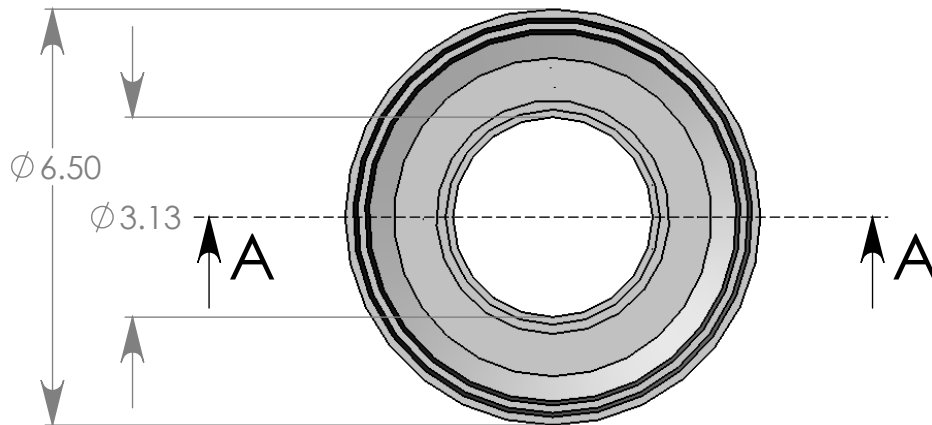

# SECTION A-A

Material: Polyethylene  
 Outlet: 3" & 4" Btm.  
 Capacity: 0.5 Gallons  
 Color: Black

- Use with; FSD-060-ST, FSD-064-A, FSD-060-R, FSD-064-R, FSD-080-R, FSD-084-R, FSD-090-S, FSD-094-S
- Bottom Outlet Connects to; 3 & 4" S&D Pipe, S&D Hub, Corrugated, Triple Wall, and Sch 40

**FSD-060-CB**

**6" Round Catch Basin**

01 Oct 09